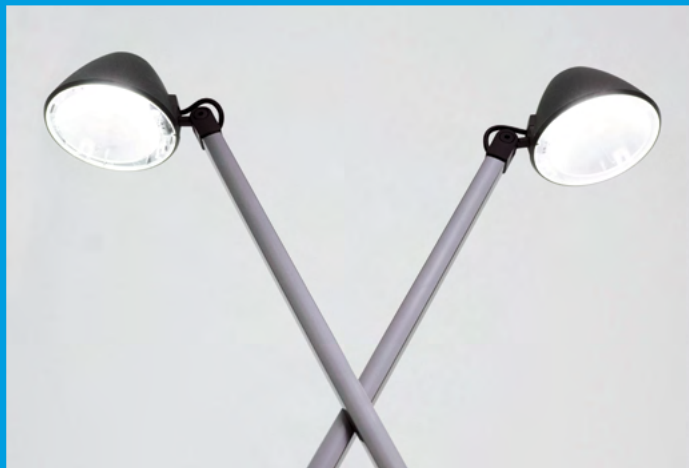

**LUCIO does what I want, where I want.
In the kitchen, at the dining table,
at the desk in the cellar
or in the attic.
Office is, where the Lucio is!**